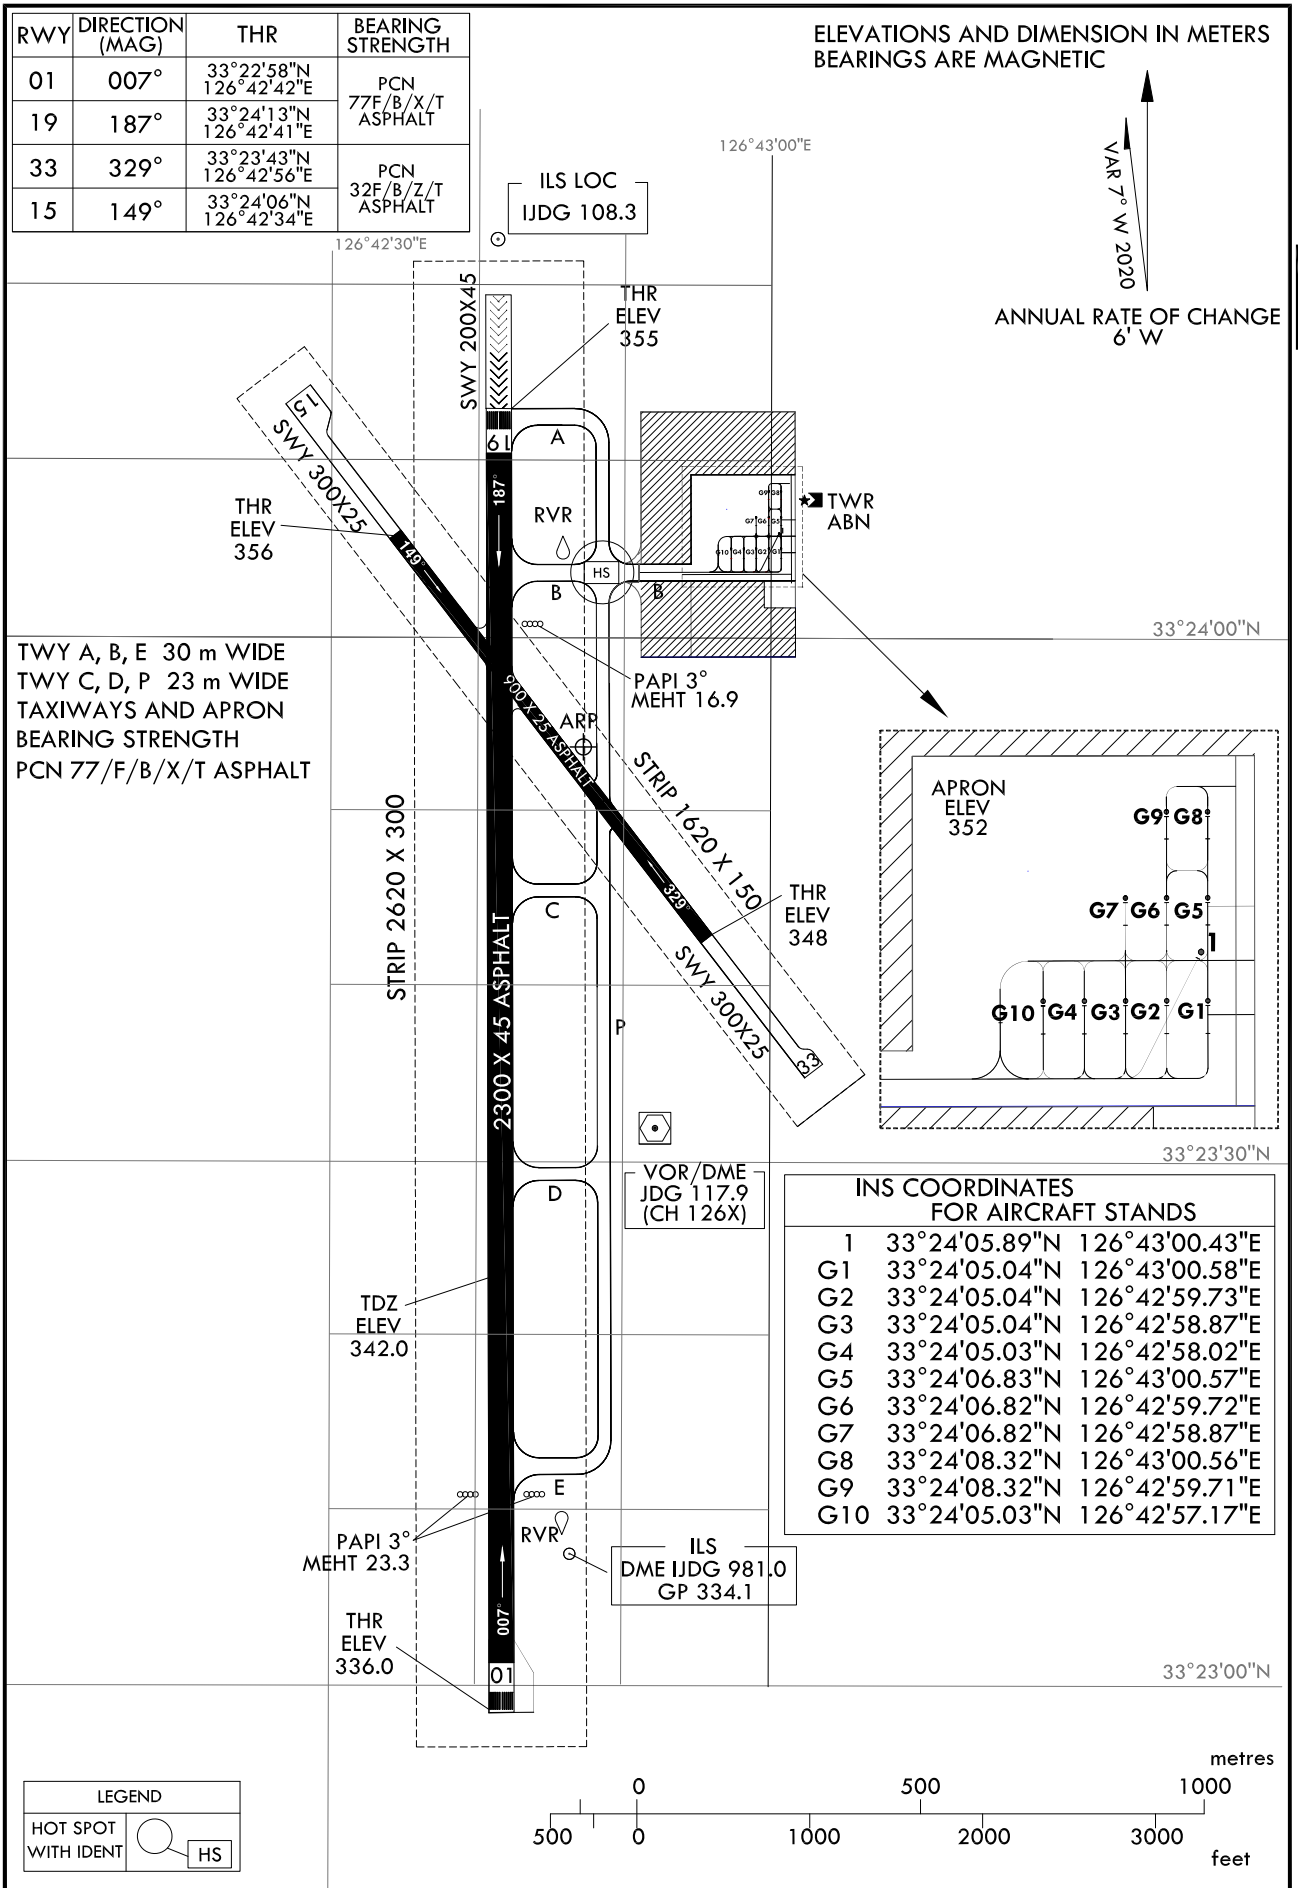

AERODROME CHART - ICAO

33°23'54"N  
126°42'47"E

ELEV 358 m

TWR 124.35  
GND 121.95

JEJU / Jeongseok

Change : Information of MAG VAR and annual rate of change(2015 → 2020 and 2' W→ 6' W).

LIGHTING AND  
MARKING CHART

JEJU / Jeongseok